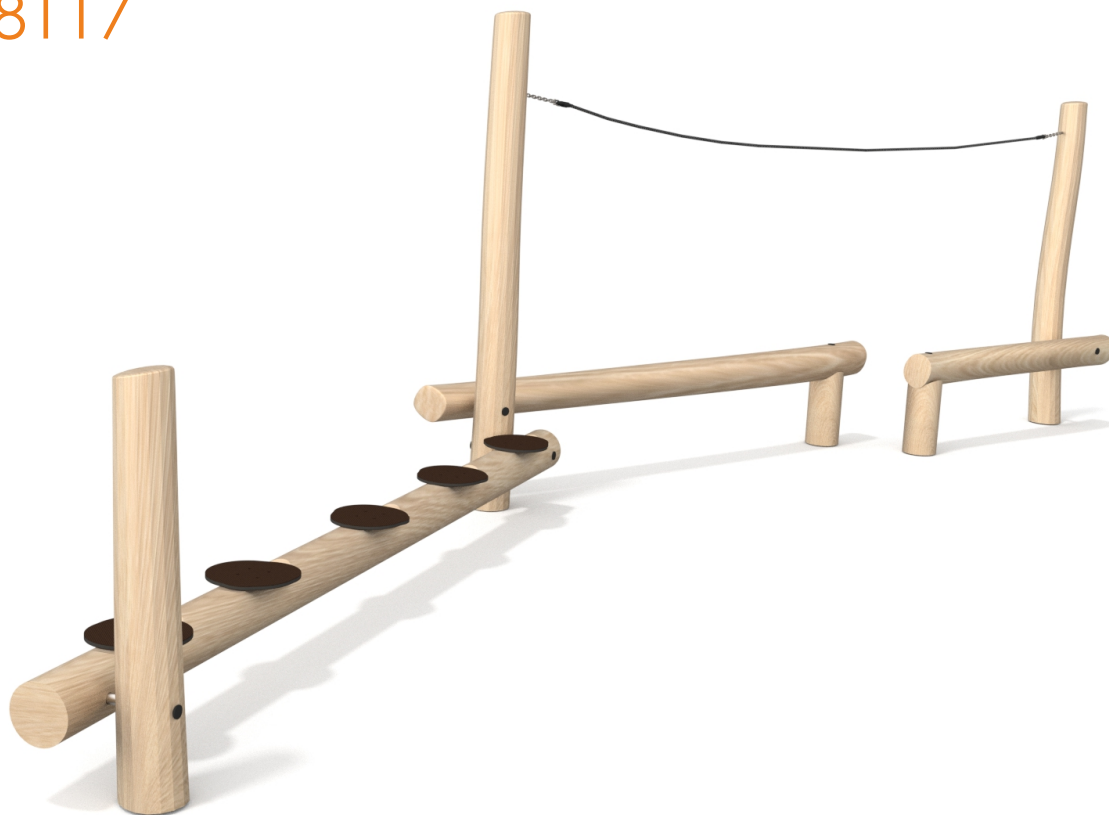

8117

FUN

INTEGRATION

## PRODUCT DESCRIPTION

Dimensions: 268 x 811 cm (approximately)  
Safety zone: 572 x 1115 cm (approximately)  
Overall height: 240 cm (approximately)  
Free fall height: 60 cm (approximately)

Availability of spare parts: YES  
Product compliant with EN 1176-1:2017: YES  
Age group: 3-12